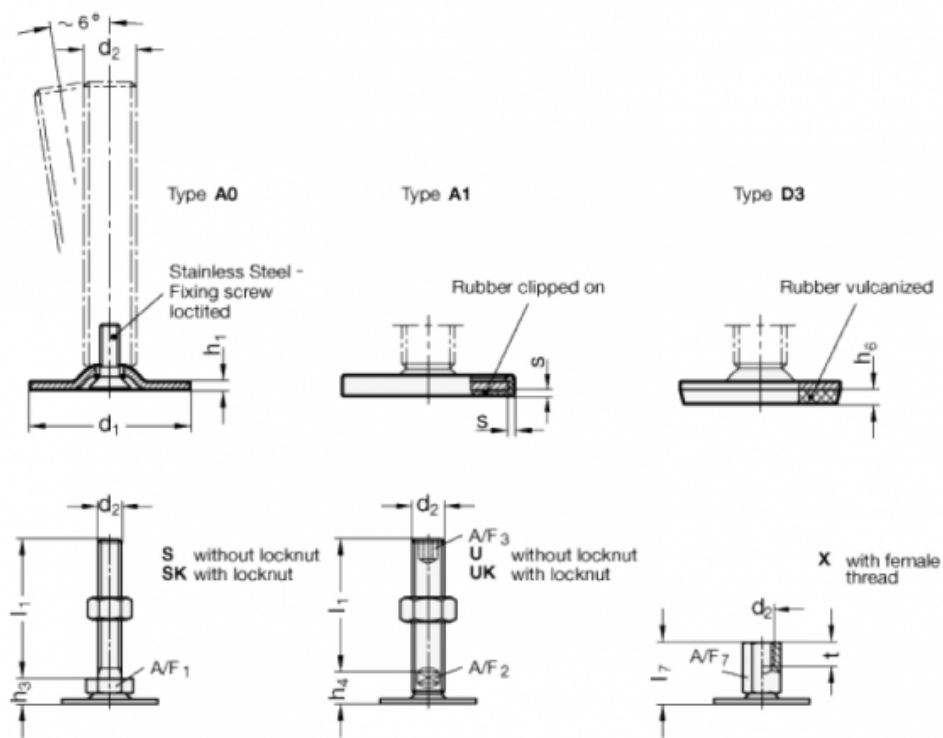

Data Sheet

Article number: 204080M16125A1UK

Description: E+G levelling foot
GN 40-80-M16-125-A1-UK

Note: UK With nut, Hexagon socket at the top, Wrench flat at the bottom

Measures

A/F2 = 12
A/F3 = 8
d1 = 80
d2 = M16
h1 = 3
h4 = 18
h6 =
l1 = 125

s = 2